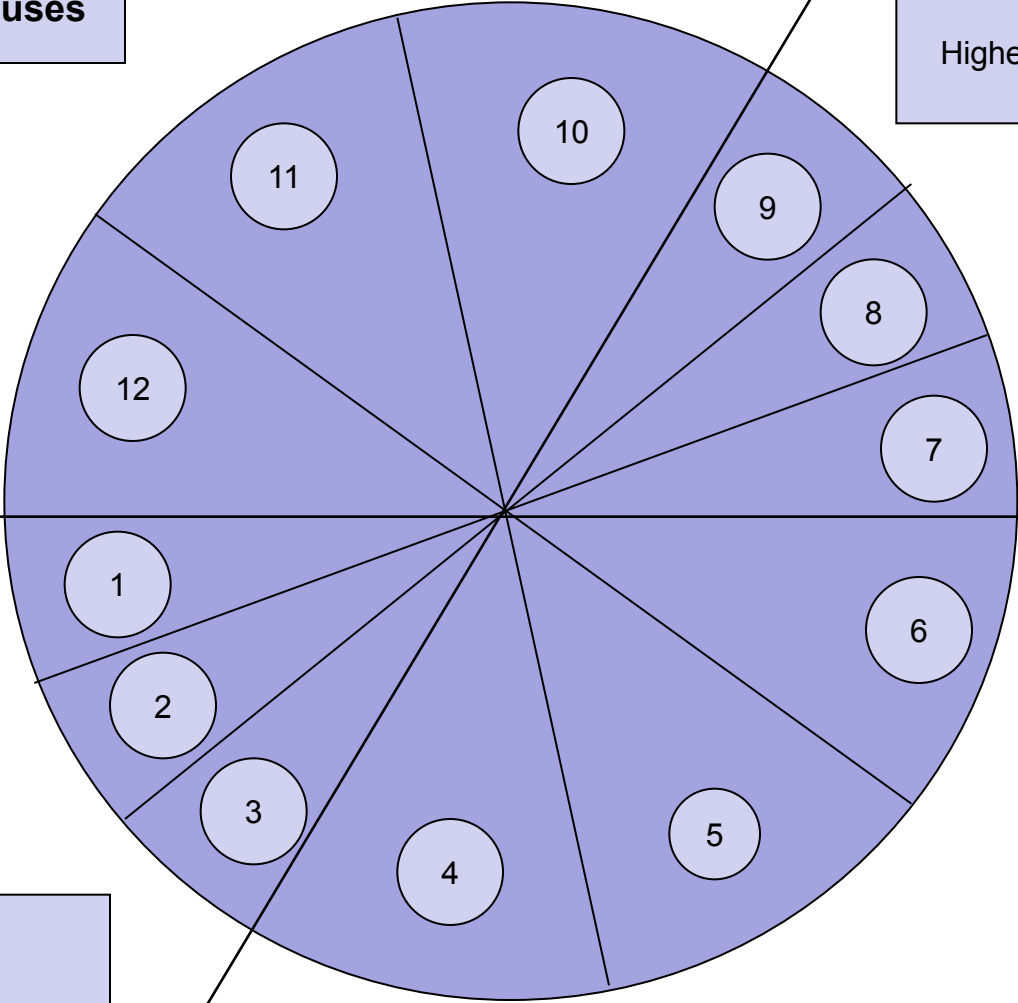

**The Astrological Houses**

**MC**  
South  
Highest point of the sun  
at midday

**Ascendant**  
Eastern horizon

**Descendant**  
Western horizon

**IC**  
North  
Lowest point of the sun  
At midnight

## Houses

The numbers around the inner circle indicate the houses.

The twelve houses are divided into quadrants by the angles of the chart. These correspond to the apparent position of the sun at the most eastern, western, southern or northern points in its daily cycle.

**Asc** = Ascendant ie. the sign of the zodiac that was rising over the eastern horizon as seen from the point in time and space for which the chart was erected.

**Des.** = Descendant ie. the sign of the zodiac that was setting over the western horizon.

**Mc** = Medium Coeli or Midheaven ie. the highest point that the sun will reach in the sky that day.

**Ic** = Immum Coeli or the position of the sun at midnight that night.